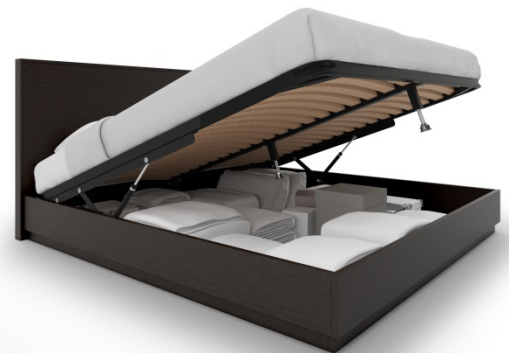

Fleetwood Collection

G5001 - Nightstand
23"W X 18"D X 19"H

G5002 - Nightstand
30"W X 18"D X 23"H

G5005 - Chest
36"W X 18"D X 50"H

G5003 - Dresser
60"W X 18"D X 32"H

G5004 - Dresser
44"W X 18"D X 32"H

G5021 - Bed, King
82"W X 84"L X 42"H

G5023 - Bed, Queen
64"W X 84"L X 42"H

* box not required

GEOVIN
FURNITURE

FINISHES

FLEETWOOD COLLECTION

HANDLES

H01 brushed nickel

H15 champagne bronze