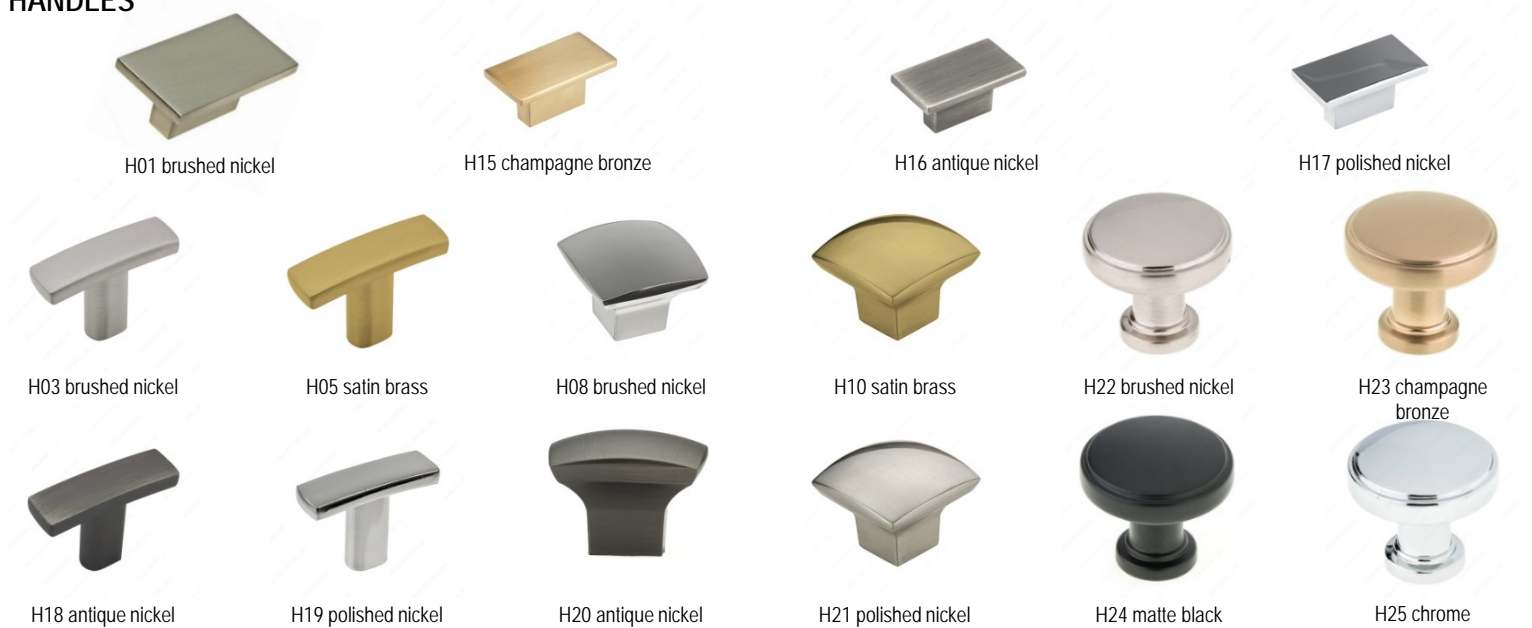

FINISHES

SOHO COLLECTION

HANDLES

FABRICS